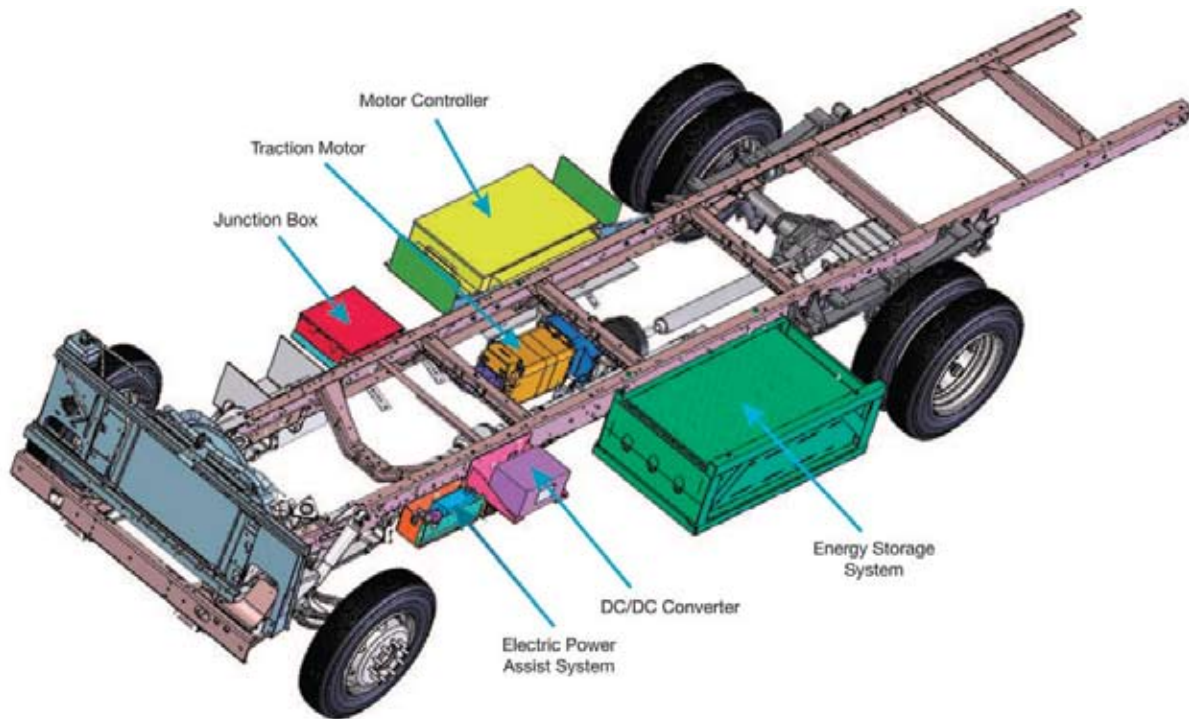

Electric Drive Solutions AZD Force Drive™

Electric Drive Solutions

AZD's proprietary Force Drive solutions have been deployed in applications such as solar cars, passenger vehicles and various forms of electric delivery trucks. Through this experience, AZD has developed a full range of electric drive components, including AC motors, inverters and converters, controllers, and battery chargers. Full powertrain kits or electric drive sub-components can be ordered in volume. AZD will work with your team to design and integrate a system that is best suited to your needs.